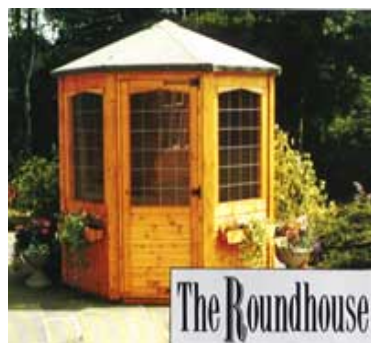

Leaded Roundhouse

SIZE D X W	ERECTED FREE !!
6'	£ 801.00
8'	£ 894.00

Georgian Style

6'	£ 852.00
8'	£ 945.00

OPTIONAL EXTRAS

Extra Side Window £ 56.00 Barrel Board + 25%